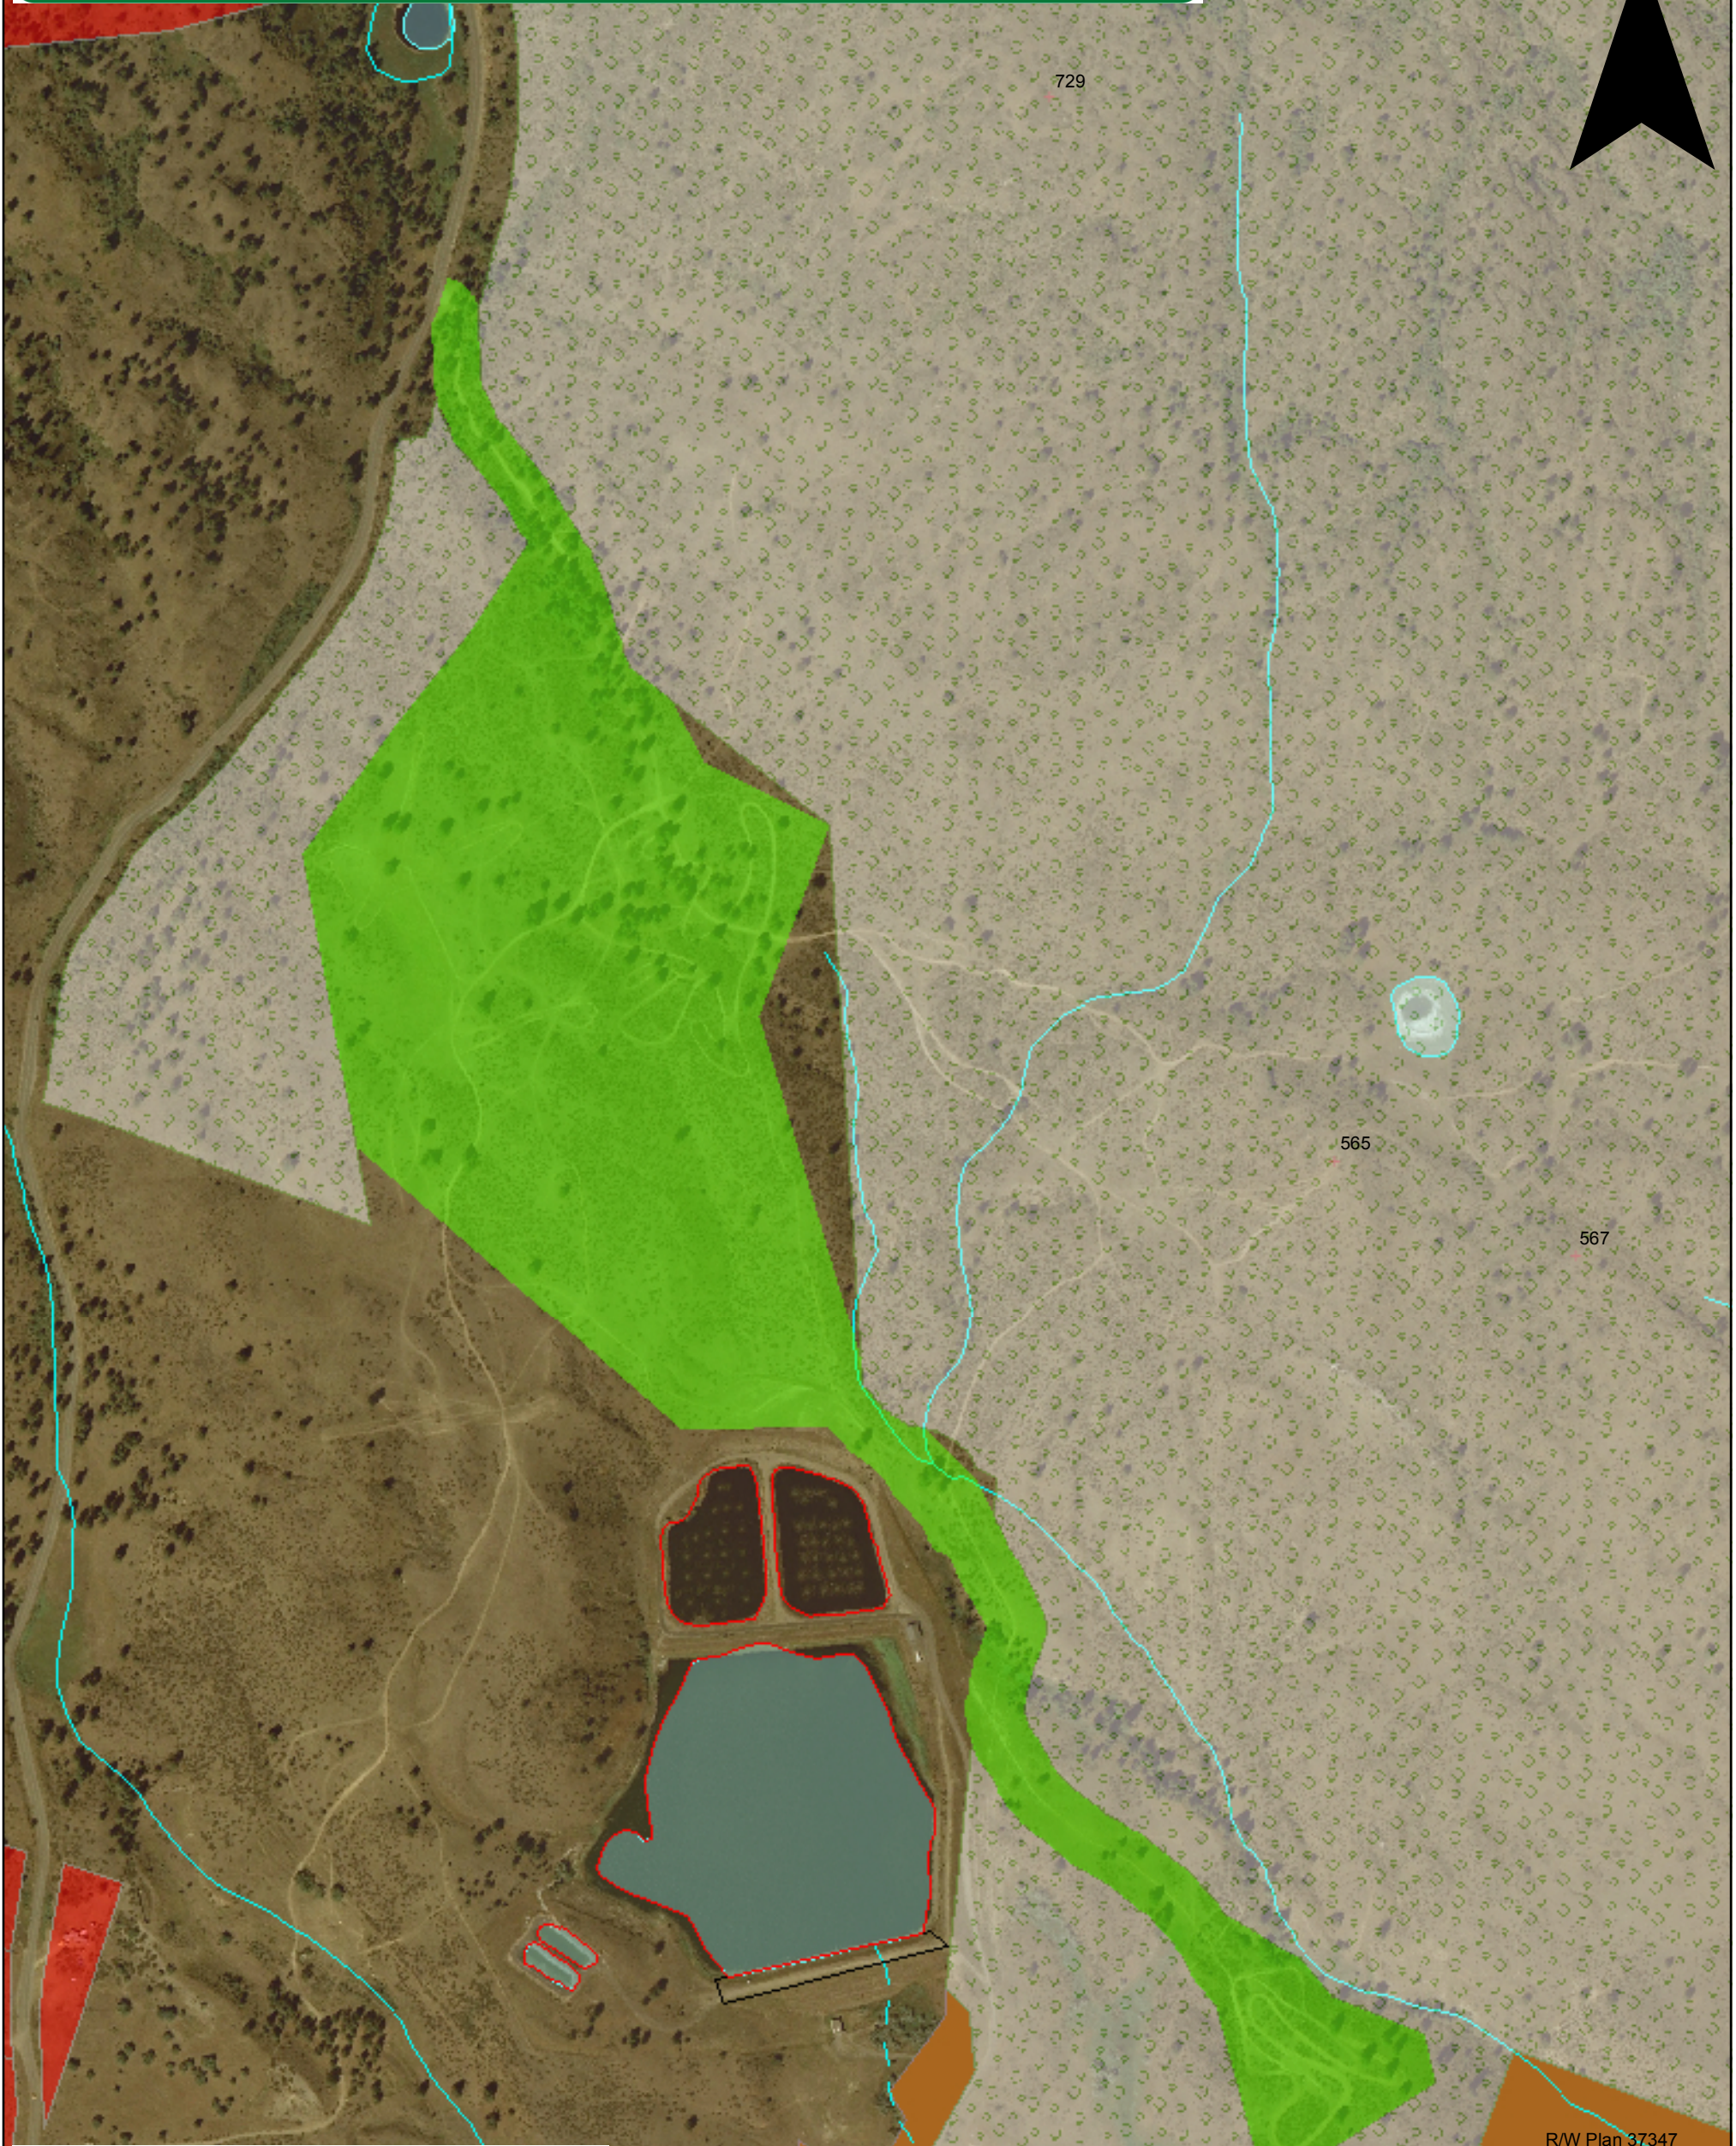

N

www.sitesandtrailsbc.ca

- FTA_Oliver_Mtn_v5
- Proposed_MotorVehicleClosure
- Private Land (Surface)
- Recreation Polygons
- Provincial Parks
- Ecological Reserves

R/W Plan 38213

R/W Plan 35424

R/W Plan 37347